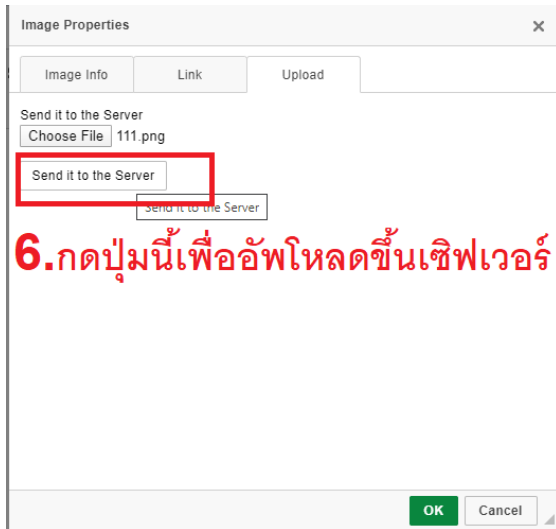

3.สามารถเพิ่มรูปภาพโดยการเลือกตามขั้นตอนดังภาพ

หัวข้อ

เนื้อหา

The toolbar contains various icons for text formatting and editing. The 'Image' icon, which shows a small picture, is highlighted with a red rectangular box. To the right of this box is a large red number '1'.

|

The 'Image Properties' dialog box is open, showing the 'Image Info' tab. The 'Upload' button is highlighted with a red rectangular box, and a large red number '2' is placed to its right. Below the 'Upload' button, there are sections for 'Send it to the Server' with a 'Choose File' button and 'No file chosen' text, and another 'Send it to the Server' button. At the bottom right, there are 'OK' and 'Cancel' buttons.

The 'Image Properties' dialog box is shown again. In this view, the 'Send it to the Server Choose File' button is highlighted with a red rectangular box, and a large red number '3' is placed to its left. The 'Upload' button is also highlighted with a red box and has a red number '2' next to it. The rest of the dialog box, including the 'Send it to the Server' text and the 'OK'/'Cancel' buttons, is visible as in the previous screenshot.