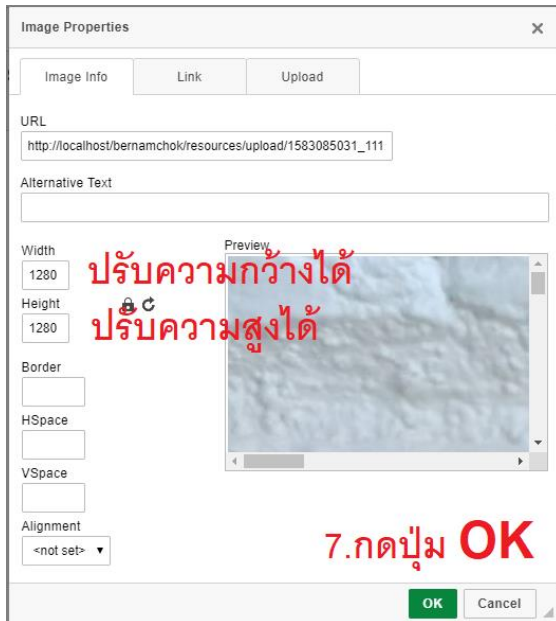

3.สามารถเพิ่มรูปภาพโดยการเลือกตามขั้นตอนดังภาพ

หัวข้อ

เนื้อหา

The toolbar contains various icons for text formatting and editing. The 'Image' icon, which shows a small picture, is highlighted with a red rectangular box. To the right of this box is a large red number '1'.

|

The 'Image Properties' dialog box is open, showing the 'Image Info' tab. The 'Upload' button is highlighted with a red rectangular box, and a large red number '2' is placed to its right. Below the 'Upload' button, there are sections for 'Send it to the Server' with a 'Choose File' button and 'No file chosen' text, and another 'Send it to the Server' button. At the bottom right, there are 'OK' and 'Cancel' buttons.

The 'Image Properties' dialog box is shown again. In this view, the 'Send it to the Server Choose File' button is highlighted with a red rectangular box, and a large red number '3' is placed to its left. The 'Upload' button is also highlighted with a red box and has a red number '2' next to it. The rest of the dialog box, including the 'Send it to the Server' text and the 'OK'/'Cancel' buttons, is visible as in the previous screenshot.