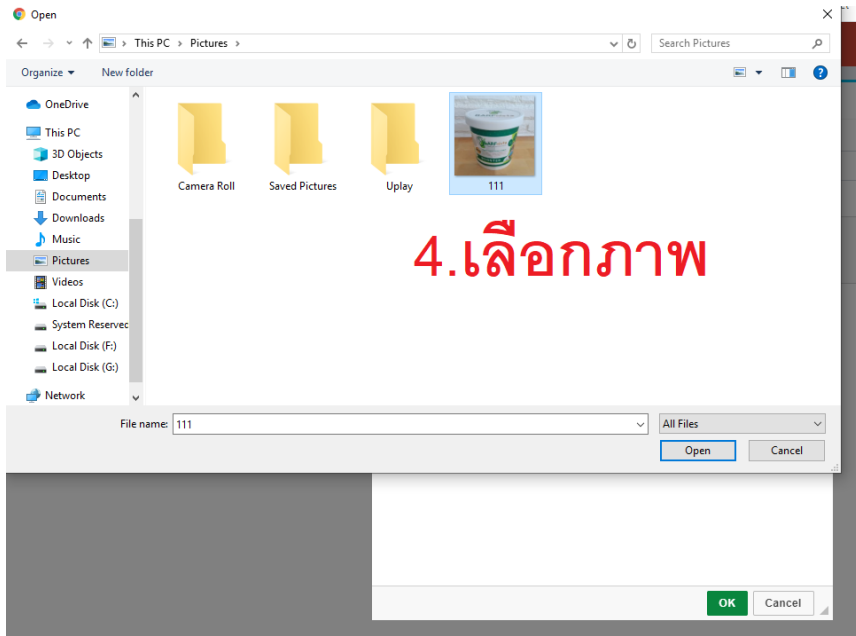

3.สามารถเพิ่มรูปภาพโดยการเลือกตามขั้นตอนดังภาพ

หัวข้อ

เนื้อหา

The toolbar contains various icons for text formatting and editing. The 'Image' icon, which shows a small picture, is highlighted with a red rectangular box. To the right of this box is a large red number '1'.

|

The 'Image Properties' dialog box is open, showing the 'Image Info' tab. The 'Upload' button is highlighted with a red rectangular box, and a large red number '2' is placed to its right. Below the 'Upload' button, there are sections for 'Send it to the Server' with a 'Choose File' button and 'No file chosen' text, and another 'Send it to the Server' button. At the bottom right, there are 'OK' and 'Cancel' buttons.

The 'Image Properties' dialog box is shown again. In this view, the 'Send it to the Server Choose File' button is highlighted with a red rectangular box, and a large red number '3' is placed to its left. The 'Upload' button is also highlighted with a red box and has a red number '2' next to it. The rest of the dialog box, including the 'Send it to the Server' text and the 'OK'/'Cancel' buttons, is visible as in the previous screenshot.